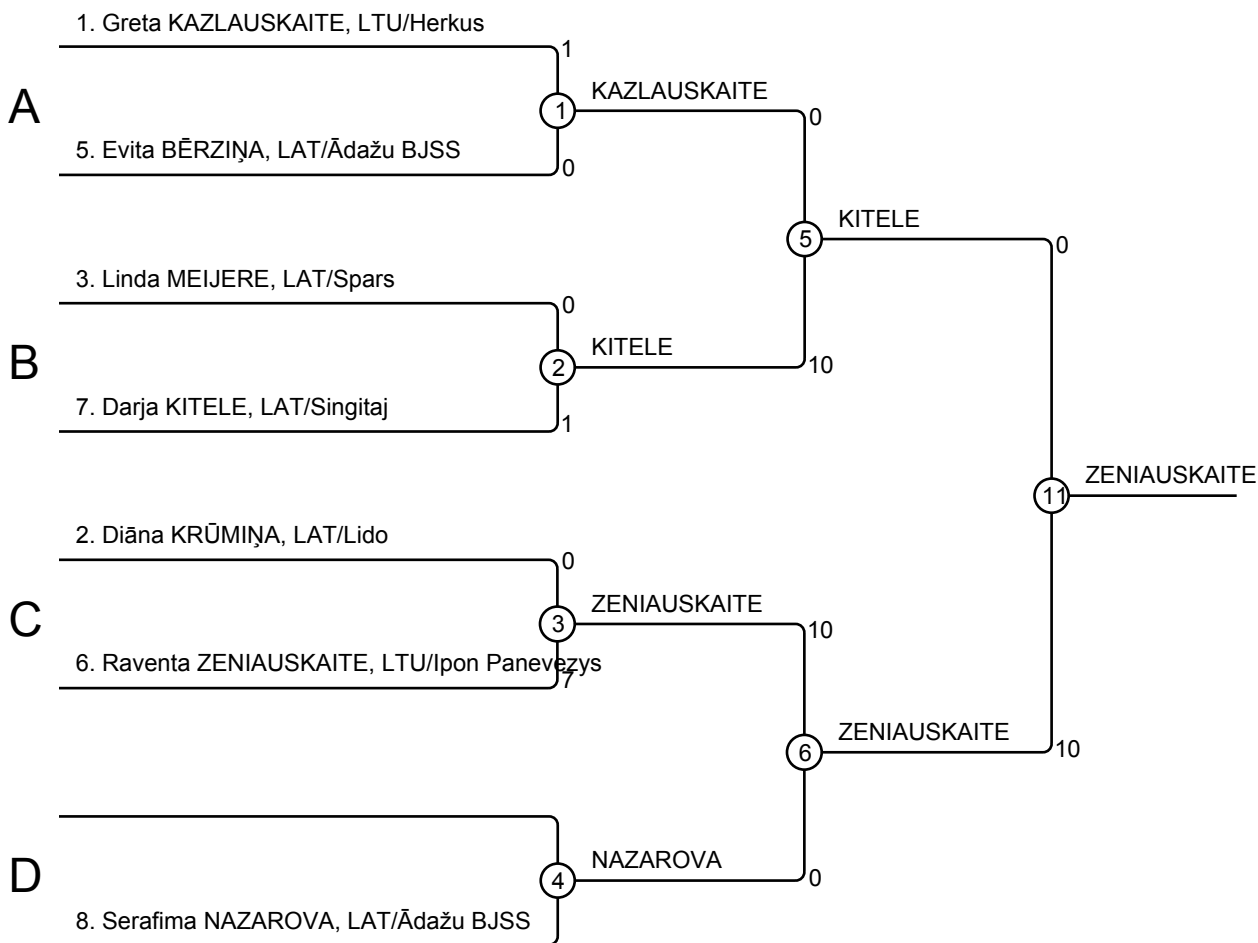

# 2015 LATVIAN OPEN 29-NOV Rīga WOMEN -63 kg

Competitors: 7